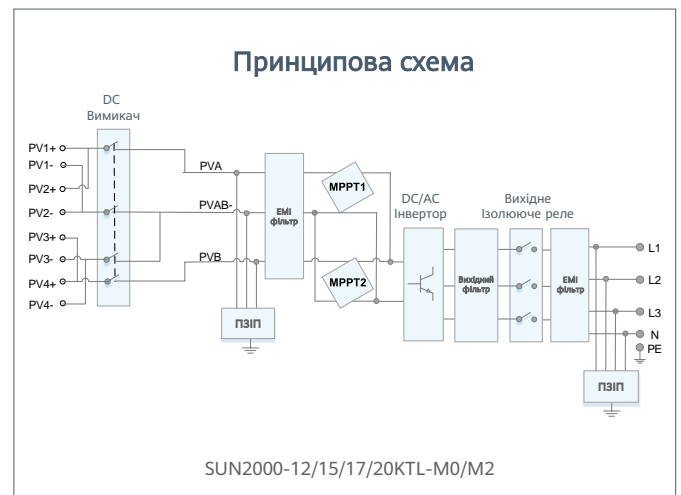

¹ Only applicable to SUN2000-12/15/17/20KTL-M2 inverter.